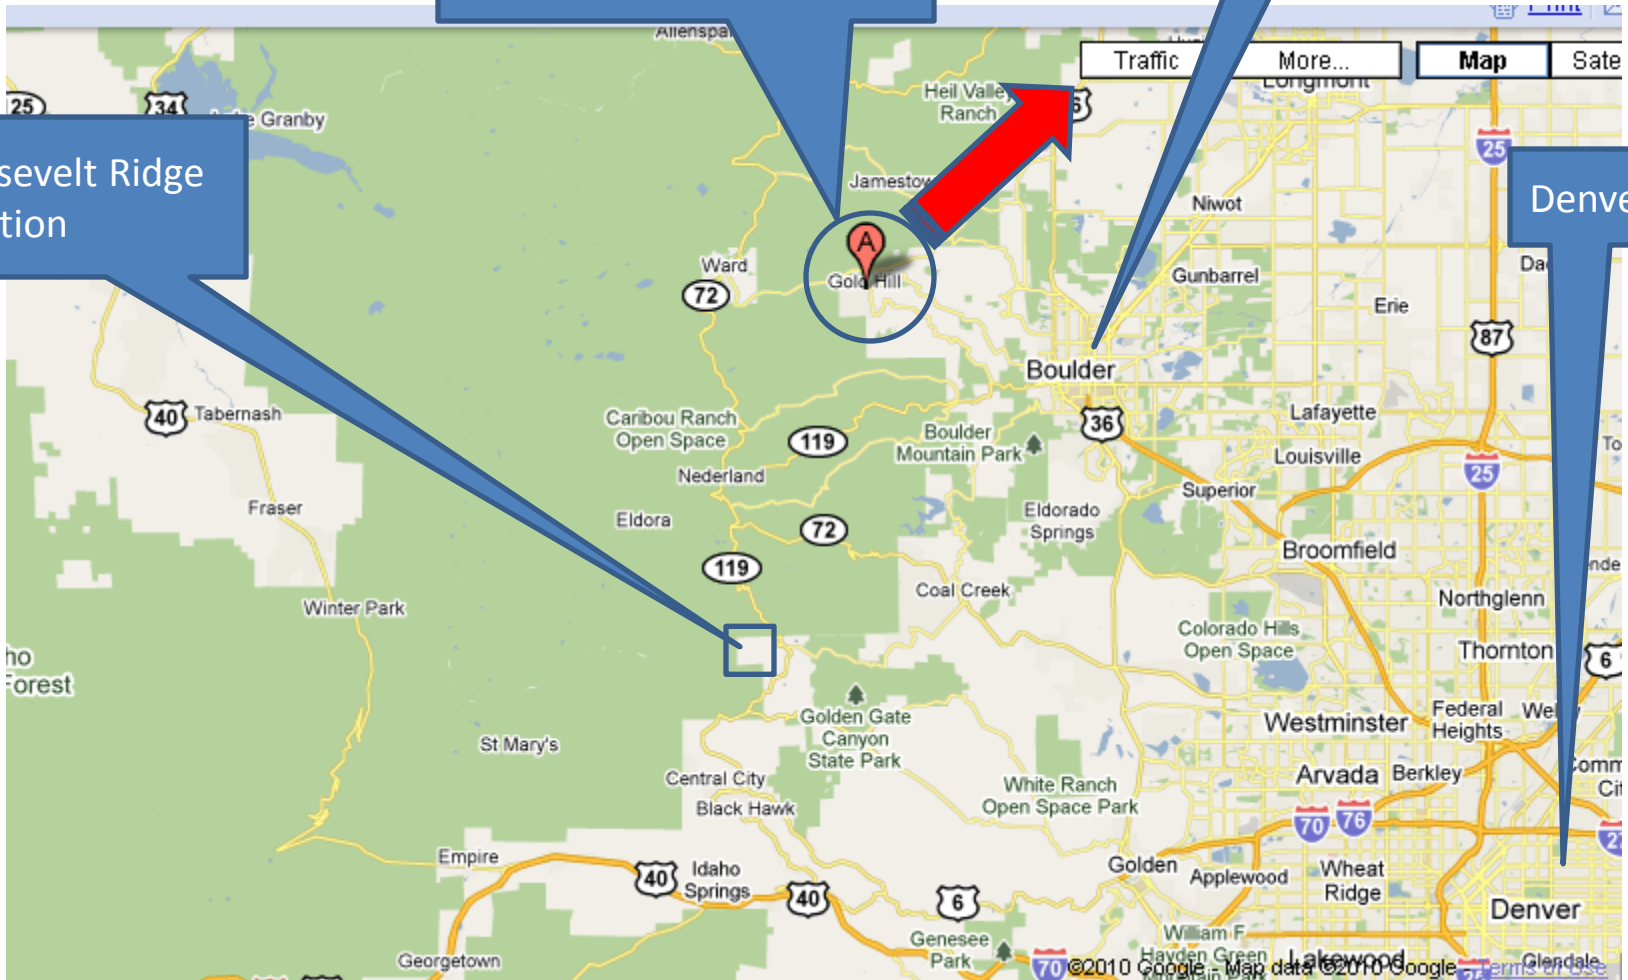

Evacuation Area:
3 mi radius around Gold Hill.
Fire is moving NE

Boulder

Denver

Roosevelt Ridge
location

Initial entryway on left

Redone area around mailboxes: graded, ties added, and walkway to back of mailboxes for lot map (once gate is in, no one can drive up unaccompanied and view a lot)

Entryway buck rail fence. Before:

Entryway buck rail fence. After:

After- details

After- details